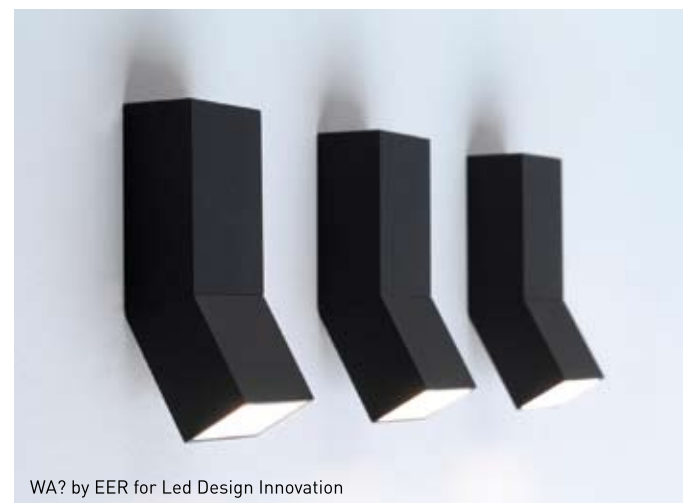

Rock Garden Modular Planter, by Alain Gilles for Qui est Paul?

Nimbus by Tom De Vrieze for Domani

Grid by Luc Ramael for Felicerossi

Geike by Michaël Verheyden

Play by James Davis for JAGA

WA? by EER for Led Design Innovation