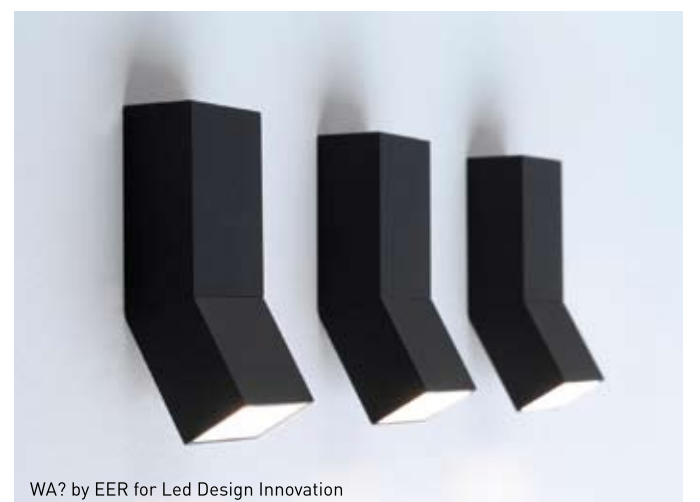

Grid by Luc Ramael for Felicerossi